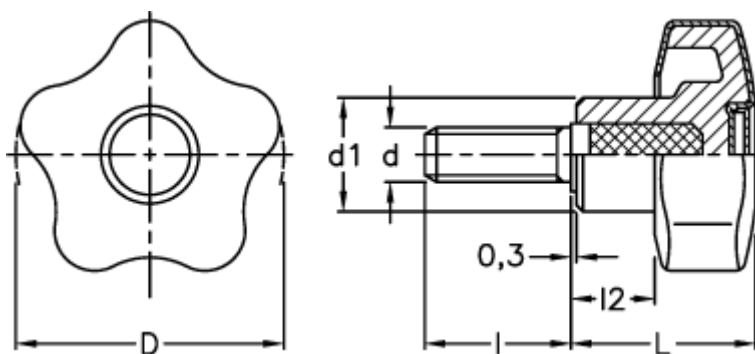

# Data Sheet

Article number: 23021700833

Description: E+G Lobe knobs

VCT.77 p-M12x30 SOFT C3 RAL7035 - gray cap

## Measures

|      |        |
|------|--------|
| D    | = 77   |
| d1   | = 26.0 |
| d 6g | = M12  |
| l    | = 30   |
| L    | = 46.0 |
| l2   | = 21.0 |